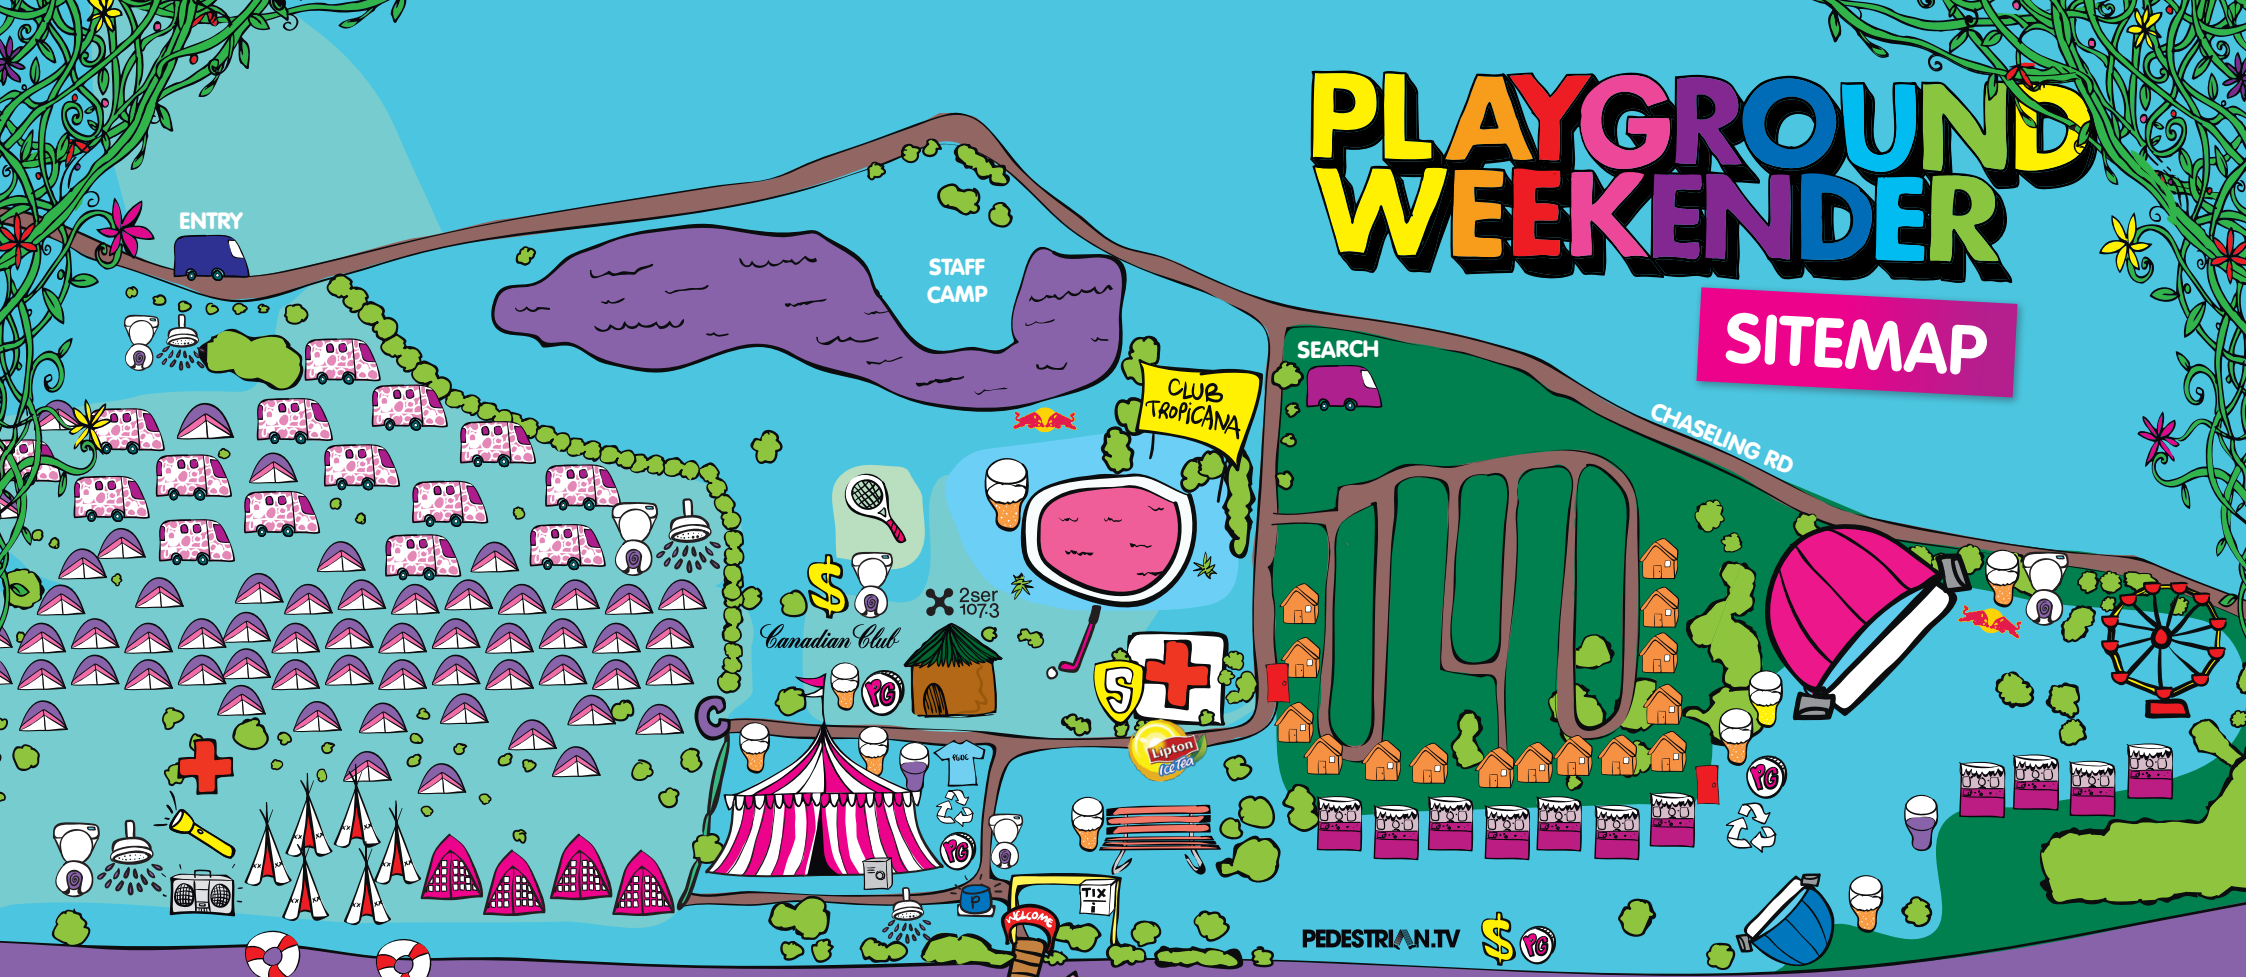

# PLAYGROUND WEEKENDER

## SITEMAP

- |                   |                        |                           |              |                         |                   |                |
|-------------------|------------------------|---------------------------|--------------|-------------------------|-------------------|----------------|
| RECYCLING STATION | VILLAGE GREEN WINE BAR | TENT HOTEL                | BAR          | ATM                     | MARKET STALLS     | FIRST AID      |
| TOKEN SALES       | CLUB TROPICANA         | HOUSE BOAT ENTRY POINT    | WATER BAR    | CAMPSITE LOCKERS        | BOX OFFICE / INFO | SECURITY       |
| MAIN STAGE        | CAMPING                | MOTOR HOMES & CAMPER VANS | VIP BAR      | RIVER BATHING AREA      | MINI GOLF         | NIGHT SECURITY |
| SHACK STAGE       | CAMPING ENTRANCE       | CABINS                    | LIPTON BAR   | TENNIS COURT            | MERCH TENT        | POLICE         |
| RIVER STAGE       | BIG TOP TENT           | CABIN ENTRY               | RED BULL BAR | CANADIAN CLUB SHACK BAR | BONDI FM CAFE     |                |